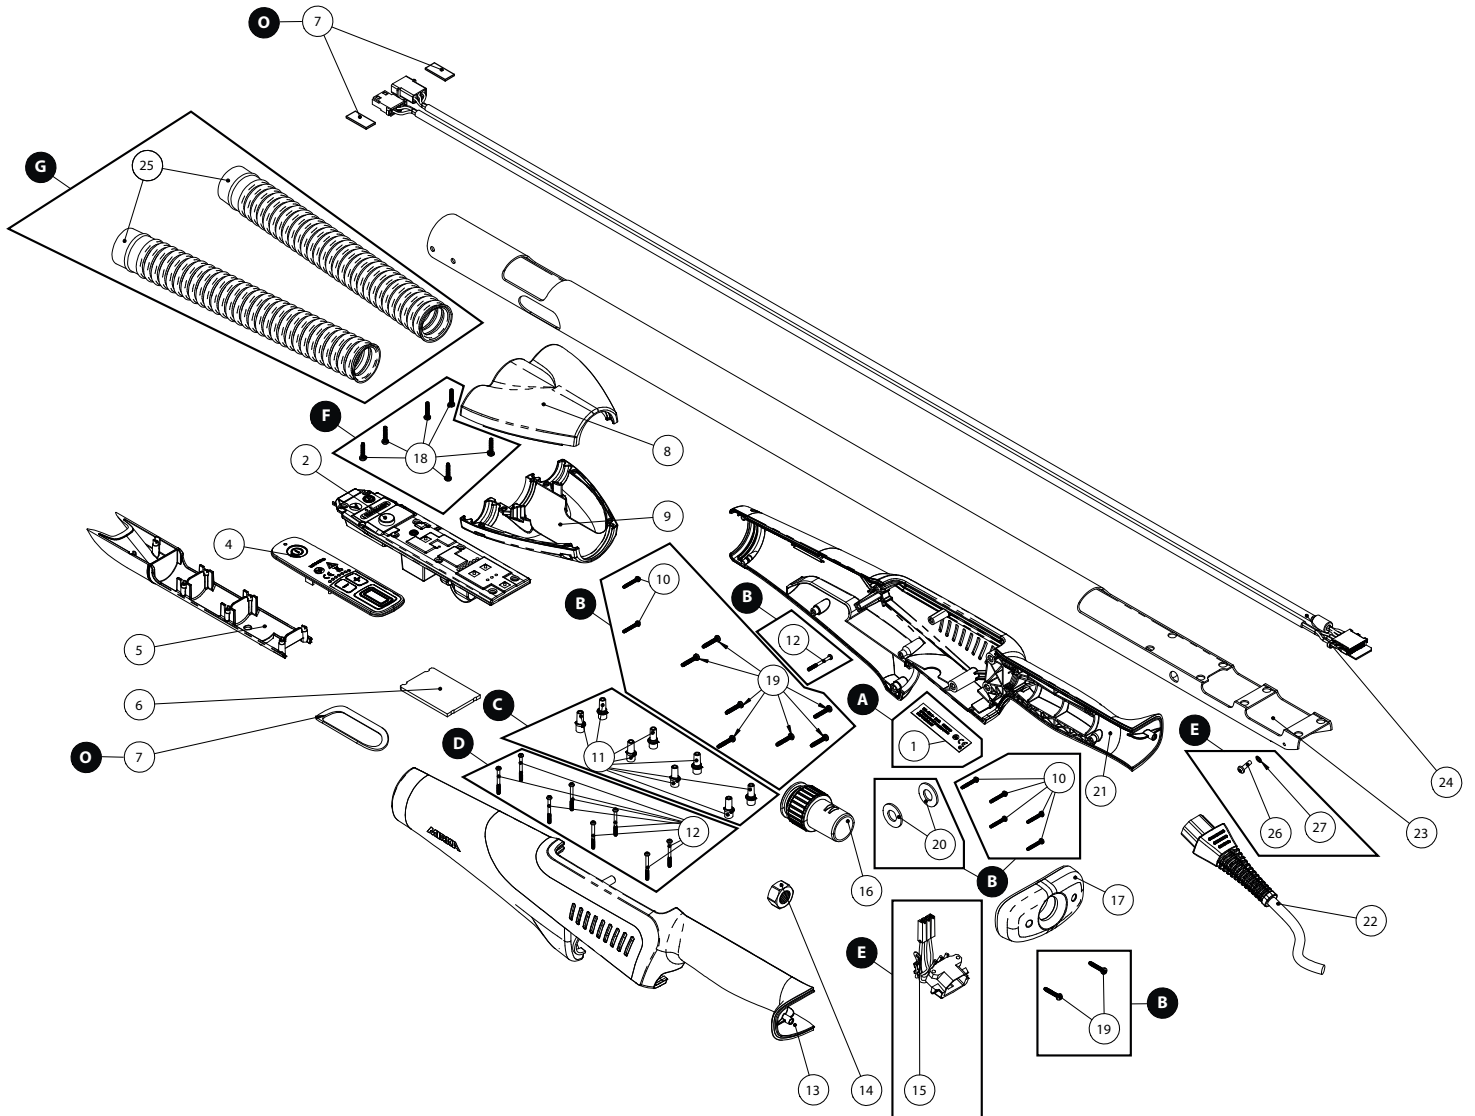

Exploded view of LEROS 950CV 225mm (220–240V) - Handle
Updated 14.12.2023

Exploded view of LEROS 950CV 225 mm (220-240V) – Grinding head
 Updated 14.12.2023

LEROS 950CV 225 mm (220-240V) Spare Part kits

LEROS 950CV 225 mm (220-240V) Spare Part kits

Mirka Code	Item	Description	Kit	Qty	Tightening torque
MIW9524011		Cover Cap kit			
	40	Screw STS 2,5 x 8 mm T+/-8	K	2	0,8 Nm/0,6 ft-lb
	45	Cover Cap		1	
MIW9514711		Hole Screw kit	L		
	47	Hole Screw		8	0,8 Nm/0,6 ft-lb
MIW9524811		Joint Screw kit			
	48	Screw Cap	M	2	
	50	O-Ring 7,65 x 1,78 mm		4	
	51	Joint Screw M5 x 8 mm		4	4 Nm/3 ft-lb
MIW9515411		Joint Fork kit			
	52	Screw M4 x 50 mm	N	2	1,4 Nm/1,0 ft-lb
	53	Joint Fork		2	
	54	Lock Nut M4		2	
MIW9526011		Upgrade kit, Gen II 230V *			
	7	Pipe Sealing + 2 Foam Dampers		1	
	34	Fan Washer M5		1	
	37	Motor Gen II 230V *		1	
	39	Fairing	O	1	
	58	Nut M5		1	3 Nm/2,2 ft-lb
	59	Dynamic Weight, Gen II		1	
	60	Space Washer		1	
	61	Screw M4 x 25, Gen II		4	1,6 Nm/1,2 ft-lb