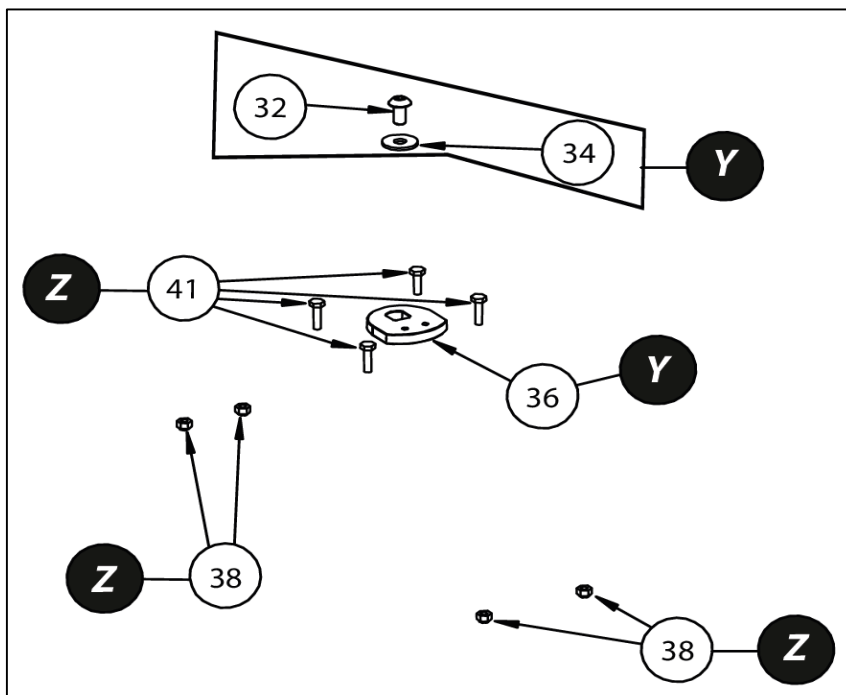

Specific Spare Parts for LEROS & LEROS-S Motor Gen I, 230V

S/N to: 23453xxxxx001

Spare Part kits

Mirka Code	Item	Description	Kit	Qty	Tightening torque
MIW9523211		Dynamic Weight kit, Gen I			
	32	Screw M5 x 10 mm	Y	1	3 Nm/2,2 ft-lb
	34	Fan Washer M5		1	
	36	Dynamic Weight, Gen I		1	
MIW9523811		Screw kit Motor, Gen I			
	38	Lock Nut M3	Z	4	1,4 Nm/1,0 ft-lb
	41	Screw M3 x 12 mm		4	

Spare Parts

Mirka Code	Item	Description	Kit	Qty	Tightening torque
	32	Screw M5 x 10 mm	Y	1	3 Nm/2,2 ft-lb
	34	Fan Washer M5	Y	1	
	36	Dynamic Weight, Gen I	Y	1	
	38	Lock Nut M3	Z	4	1,4 Nm/1,0 ft-lb
	41	Screw M3 x 12 mm	Z	4