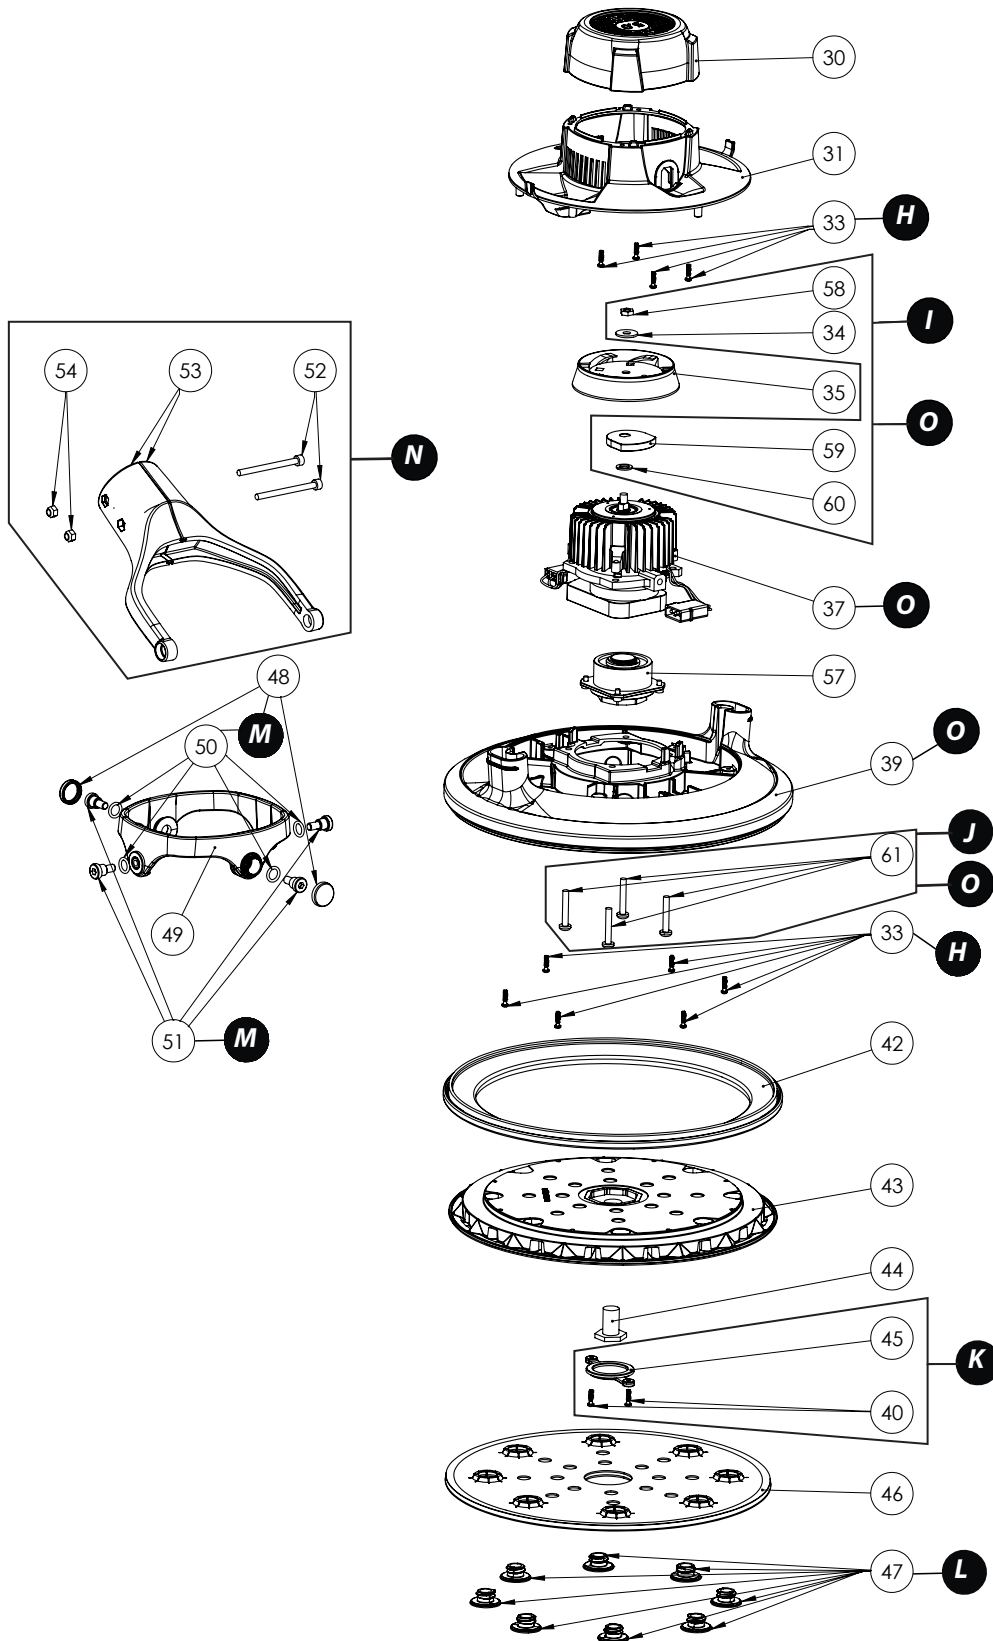

Exploded view of LEROS 950CV 225mm (220–240V) - Handle
Updated 14.12.2023

Exploded view of LEROS 950CV 225 mm (220-240V) – Grinding head
 Updated 14.12.2023

LEROS 950CV 225 mm (220-240V) Spare Part kits

LEROS 950CV 225 mm (220-240V) Spare Part kits

Mirka Code	Item	Description	Kit	Qty	Tightening torque
MIW9524011		Cover Cap kit			
	40	Screw STS 2,5 x 8 mm T+/-8	K	2	0,8 Nm/0,6 ft-lb
	45	Cover Cap		1	
MIW9514711		Hole Screw kit	L		
	47	Hole Screw		8	0,8 Nm/0,6 ft-lb
MIW9524811		Joint Screw kit			
	48	Screw Cap	M	2	
	50	O-Ring 7,65 x 1,78 mm		4	
	51	Joint Screw M5 x 8 mm		4	4 Nm/3 ft-lb
MIW9515411		Joint Fork kit			
	52	Screw M4 x 50 mm	N	2	1,4 Nm/1,0 ft-lb
	53	Joint Fork		2	
	54	Lock Nut M4		2	
MIW9526011		Upgrade kit, Gen II 230V *			
	7	Pipe Sealing + 2 Foam Dampers		1	
	34	Fan Washer M5		1	
	37	Motor Gen II 230V *		1	
	39	Fairing	O	1	
	58	Nut M5		1	3 Nm/2,2 ft-lb
	59	Dynamic Weight, Gen II		1	
	60	Space Washer		1	
	61	Screw M4 x 25, Gen II		4	1,6 Nm/1,2 ft-lb

Spare Parts

Mirka Code	Item	Description	Kit	Qty	Tightening torque
	32	Screw M5 x 10 mm	Y	1	3 Nm/2,2 ft-lb
	34	Fan Washer M5	Y	1	
	36	Dynamic Weight, Gen I	Y	1	
	38	Lock Nut M3	Z	4	1,4 Nm/1,0 ft-lb
	41	Screw M3 x 12 mm	Z	4	